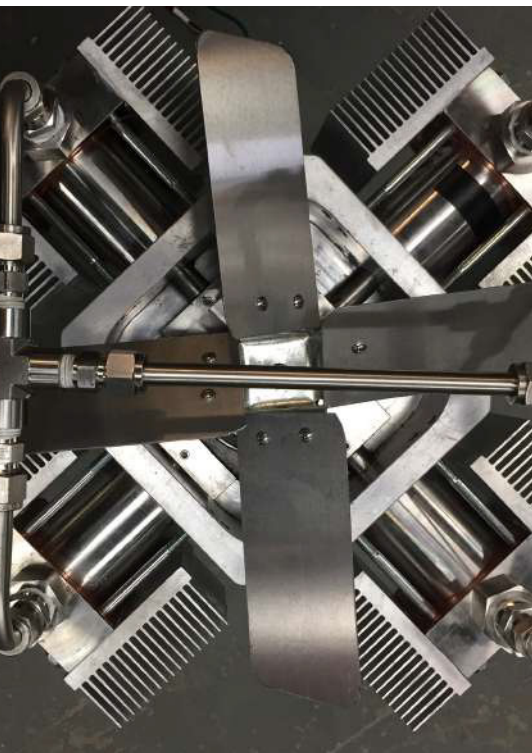

Emerson Impact Partner

REMOTE AUTOMATION & SCADA

LCO Technologies

Clean Air Solution

The LCO CROSSFIRE Platform is a complete ultra-low power environmental solution for methane emission reduction.

www.proconexdirect.com

The LCO CROSSFIRE Platform is a complete ultra-low power environmental solution for methane emission reduction.

CROSSFIRE Instrument Air Compressor

The CROSSFIRE offers a common platform as an instrument air compressor. Instrumentation can last much longer when powered by compressed air, at 1/3 the cost of electronic instruments. Instrument air compressors are ideal for remote well pad pneumatic control panel purge and pressurization systems. The CROSSFIRE produces up to 1,300scfd at 35psi to power all low-bleed instrumentation.

- Choose the best Class I Div I instrument air compressor on the market at the lowest price.
- Keep all existing low-bleed pneumatic instrumentation, but use clean, dry, air instead of saturated sales gas.
- Drastically reduce maintenance on instruments — no plugging or cleaning instruments from dirty gas.
- Stop wasting sales gas.
- Eliminate vented methane from pneumatic instrumentation.

CROSSFIRE Air Receiver

The CROSSFIRE Class I Div I receiver features:

- 30gal vertical air receiver
- 1,300 SCFD @ 35psi
- Integrated Rosemount 2088 Pressure Transmitter
- 35psi, 50psi, or 100psi options
- 200psi safety relief
- ½" Connection
- Custom designs available upon request